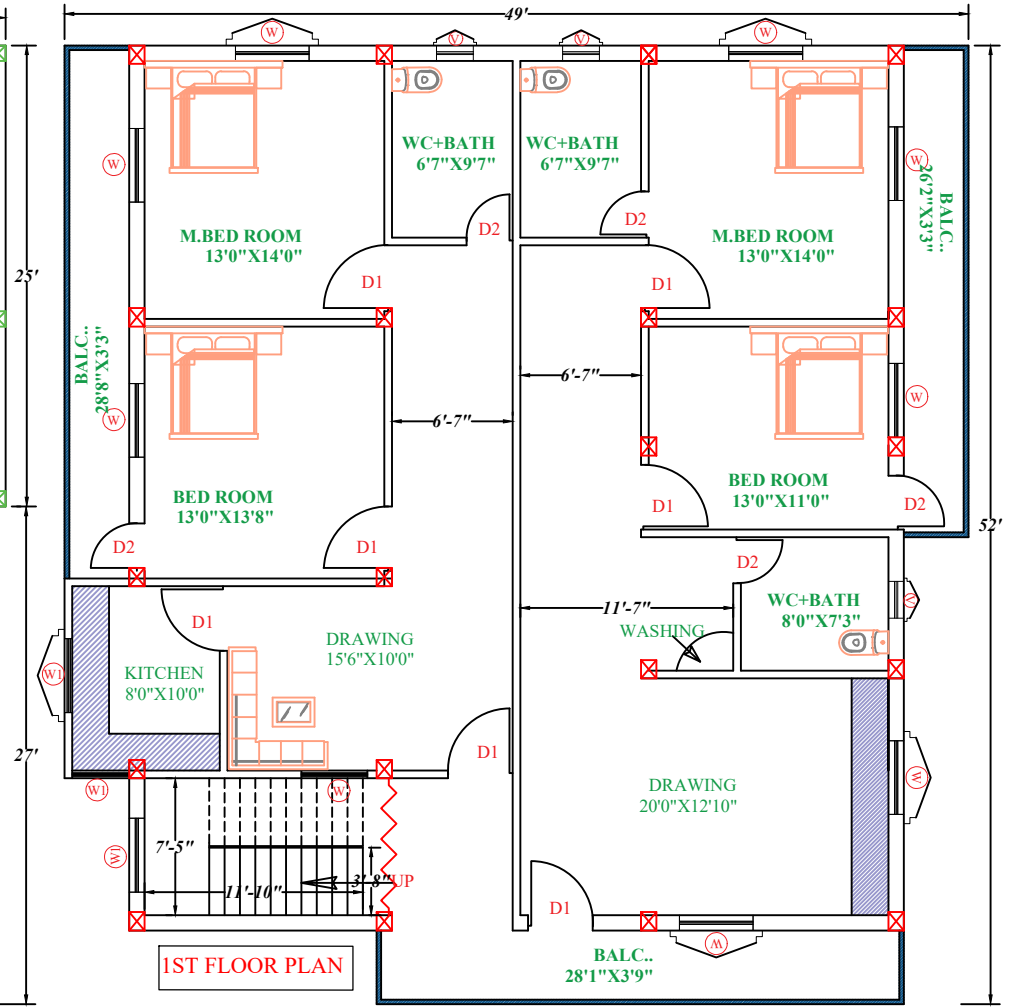

GROUND FLOOR PLAN

1ST FLOOR PLAN

DK. HOME PLAN & DESIGN (Kanke, Ranchi)
 PLANNER & ENTERIOR DESIGNER
 & LAND SCAPING DESIGNING & ALL CIVIL WORK

WEBSITE:- www.dkhomedesignX.com

DRAWN BY:- Er. DILIP PRASAD
 M. NO :- 8709924602 / 9534067872

CLIENT NAME :-
 KHITISH PATRA

NOTE:-
 OUTER WALL :-10"
 INNER WALL :-5"