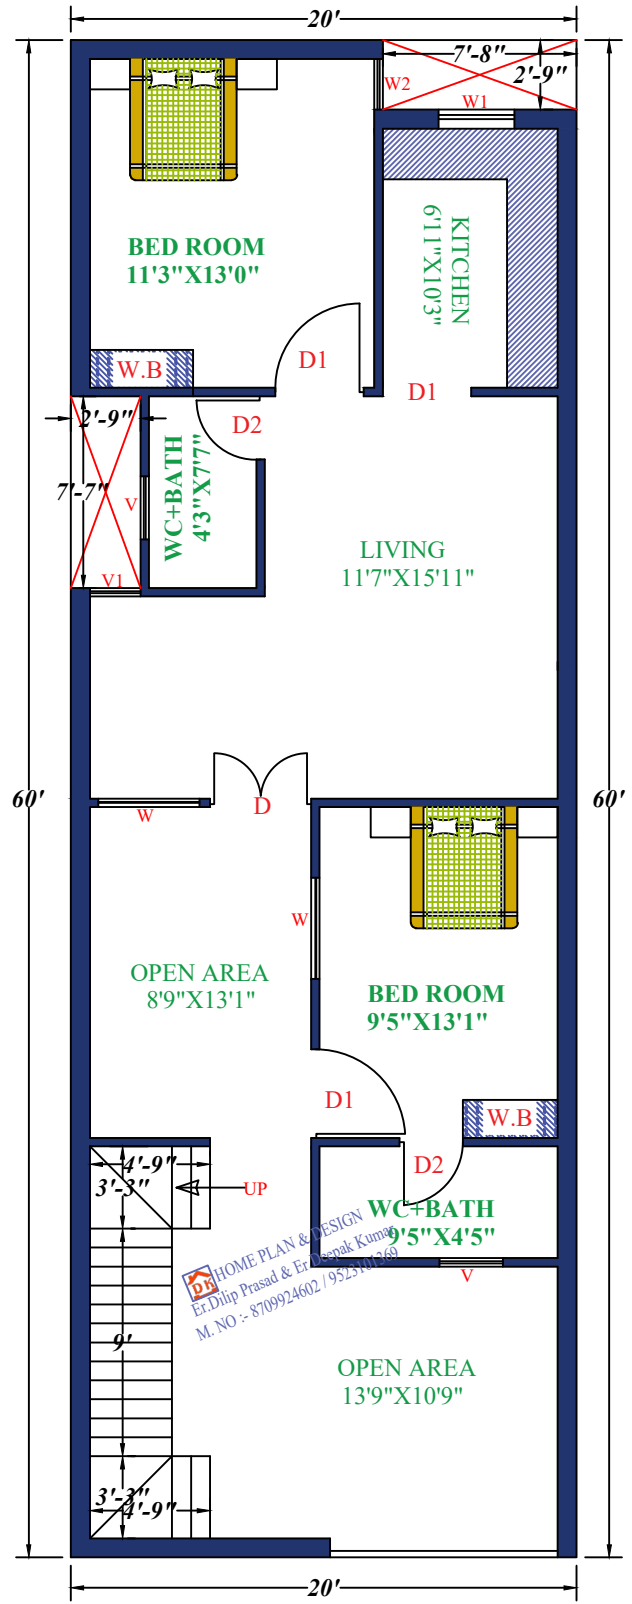

GROUND FLOOR

1ST FLOOR

HOME PLAN & DESIGN
Er. Dilip Prasad & Er. Deepak Kumar
M. NO :- 8709924602 / 9523101368

HOME PLAN & DESIGN
Er. Dilip Prasad & Er. Deepak Kumar
M. NO :- 8709924602 / 9523101368